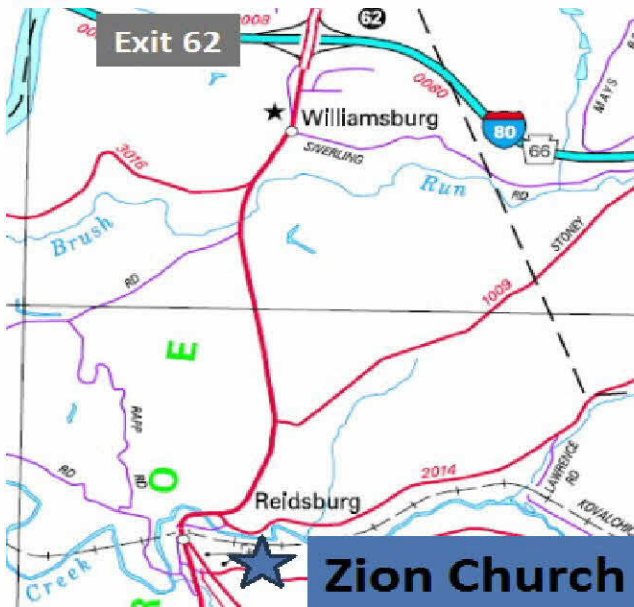

From DuBois I-80 West:

Take EXIT 62, toward Clarion, keep left to take the PA-68E ramp toward Sligo. Turn left onto PA-68E and drive 2.9 miles. Turn left onto Zion Road. The church is the first building on the left hand side.

From Mercer, I-80 East:

Take EXIT 62, toward Clarion, merge left onto PA-68E toward Sligo and drive 2.9 miles. Turn left onto Zion Road. The church is the first building on the left hand side.

Headwaters RC&D Council
109 N. Brady St.—2nd Floor,
DuBois, PA 15801

There are many nearby hotels available for your stay, such as the Hampton Inn, Holiday Inn, Super 8, Quality Inn and Suites, Comfort Inn, and University Inn.

Headwaters RC&D and USDA-NRCS are equal opportunity providers and employers.